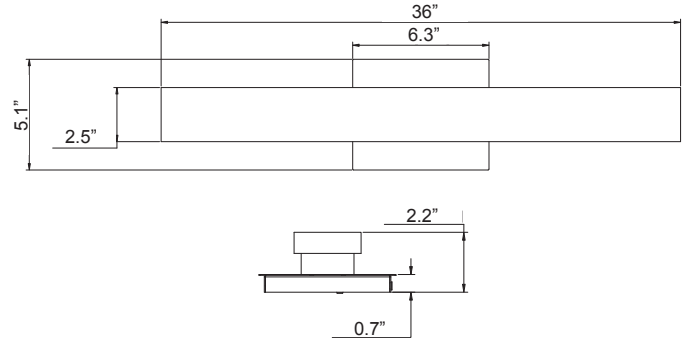

Project Name: _____

Note: _____

Type: _____

This is LED Vanity Model Ideal for office, Retail Store, Showroom, Residential applications and Damp environment lighting applications.

36"(W) x 5.1"(H) x 2.2"(D)

Technical Specifications

Electrical:

- Voltage: 120V AC 50/60Hz
- Wattage: 36W
- Power Factor: >0.95
- Total Harmonic Distortion: ≤ 20 %
- Efficacy: 70 LPW

Mechanical:

- Corrosion and Heat Resistance Powder Coated
- Finish: Brushed Nickel
- Durable Die-cast Aluminum
- Lens Type: Polycarbonate Lens
- IP54, Suitable for Damp Locations
- Operating Temperature: -22°F to 104°F