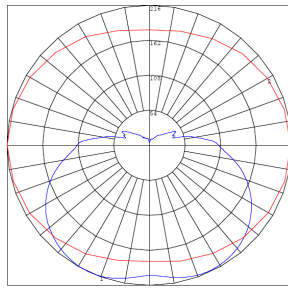

BUD Rating: B1-U3-G1

Other Views:

LVJ-36-MCT5-BK

Side View

Front View

Night View

LVJ-36-MCT5-BN

Side View