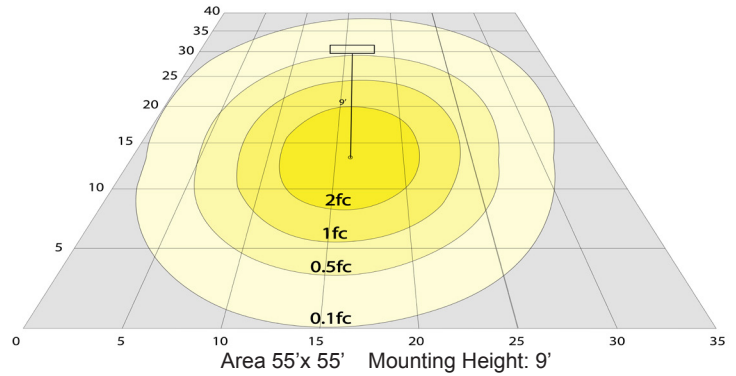

BUD Rating: B1-U3-G1

Other Views:

LVJ-36-MCT5-BK

Side View

Front View

Night View

LVJ-36-MCT5-BN

Side View