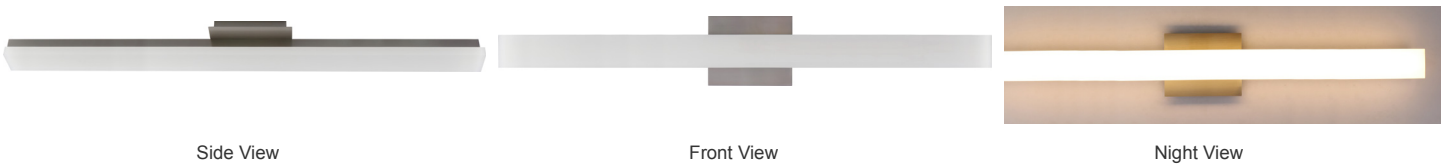

Side View

Front View

Night View

Performance Table: LVJ-24-MCT5

MODEL NO.	Wattage	Voltage	Lumens	Color Temp.	BUG Rating	LPW
LVJ-36-MCT5-BK LVJ-36-MCT5-BN	36W	120V	2520LM	2700K 3000K 3500K 4000K 5000K	B1-U3-G1	70

Sample Ordering

Model Size Color Temp. Housing

LVF - 36 - MCT5 -

BK = Black
BN = Brushed Nickel

WESTGATE

Phone: (877) 805-2252 | Fax: (877) 805-2252
www.westgatemfg.com |