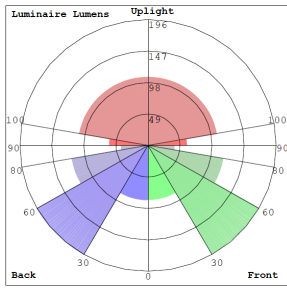

Photometrics: LVJ-36-MCT5

BUD Rating: B1-U3-G1